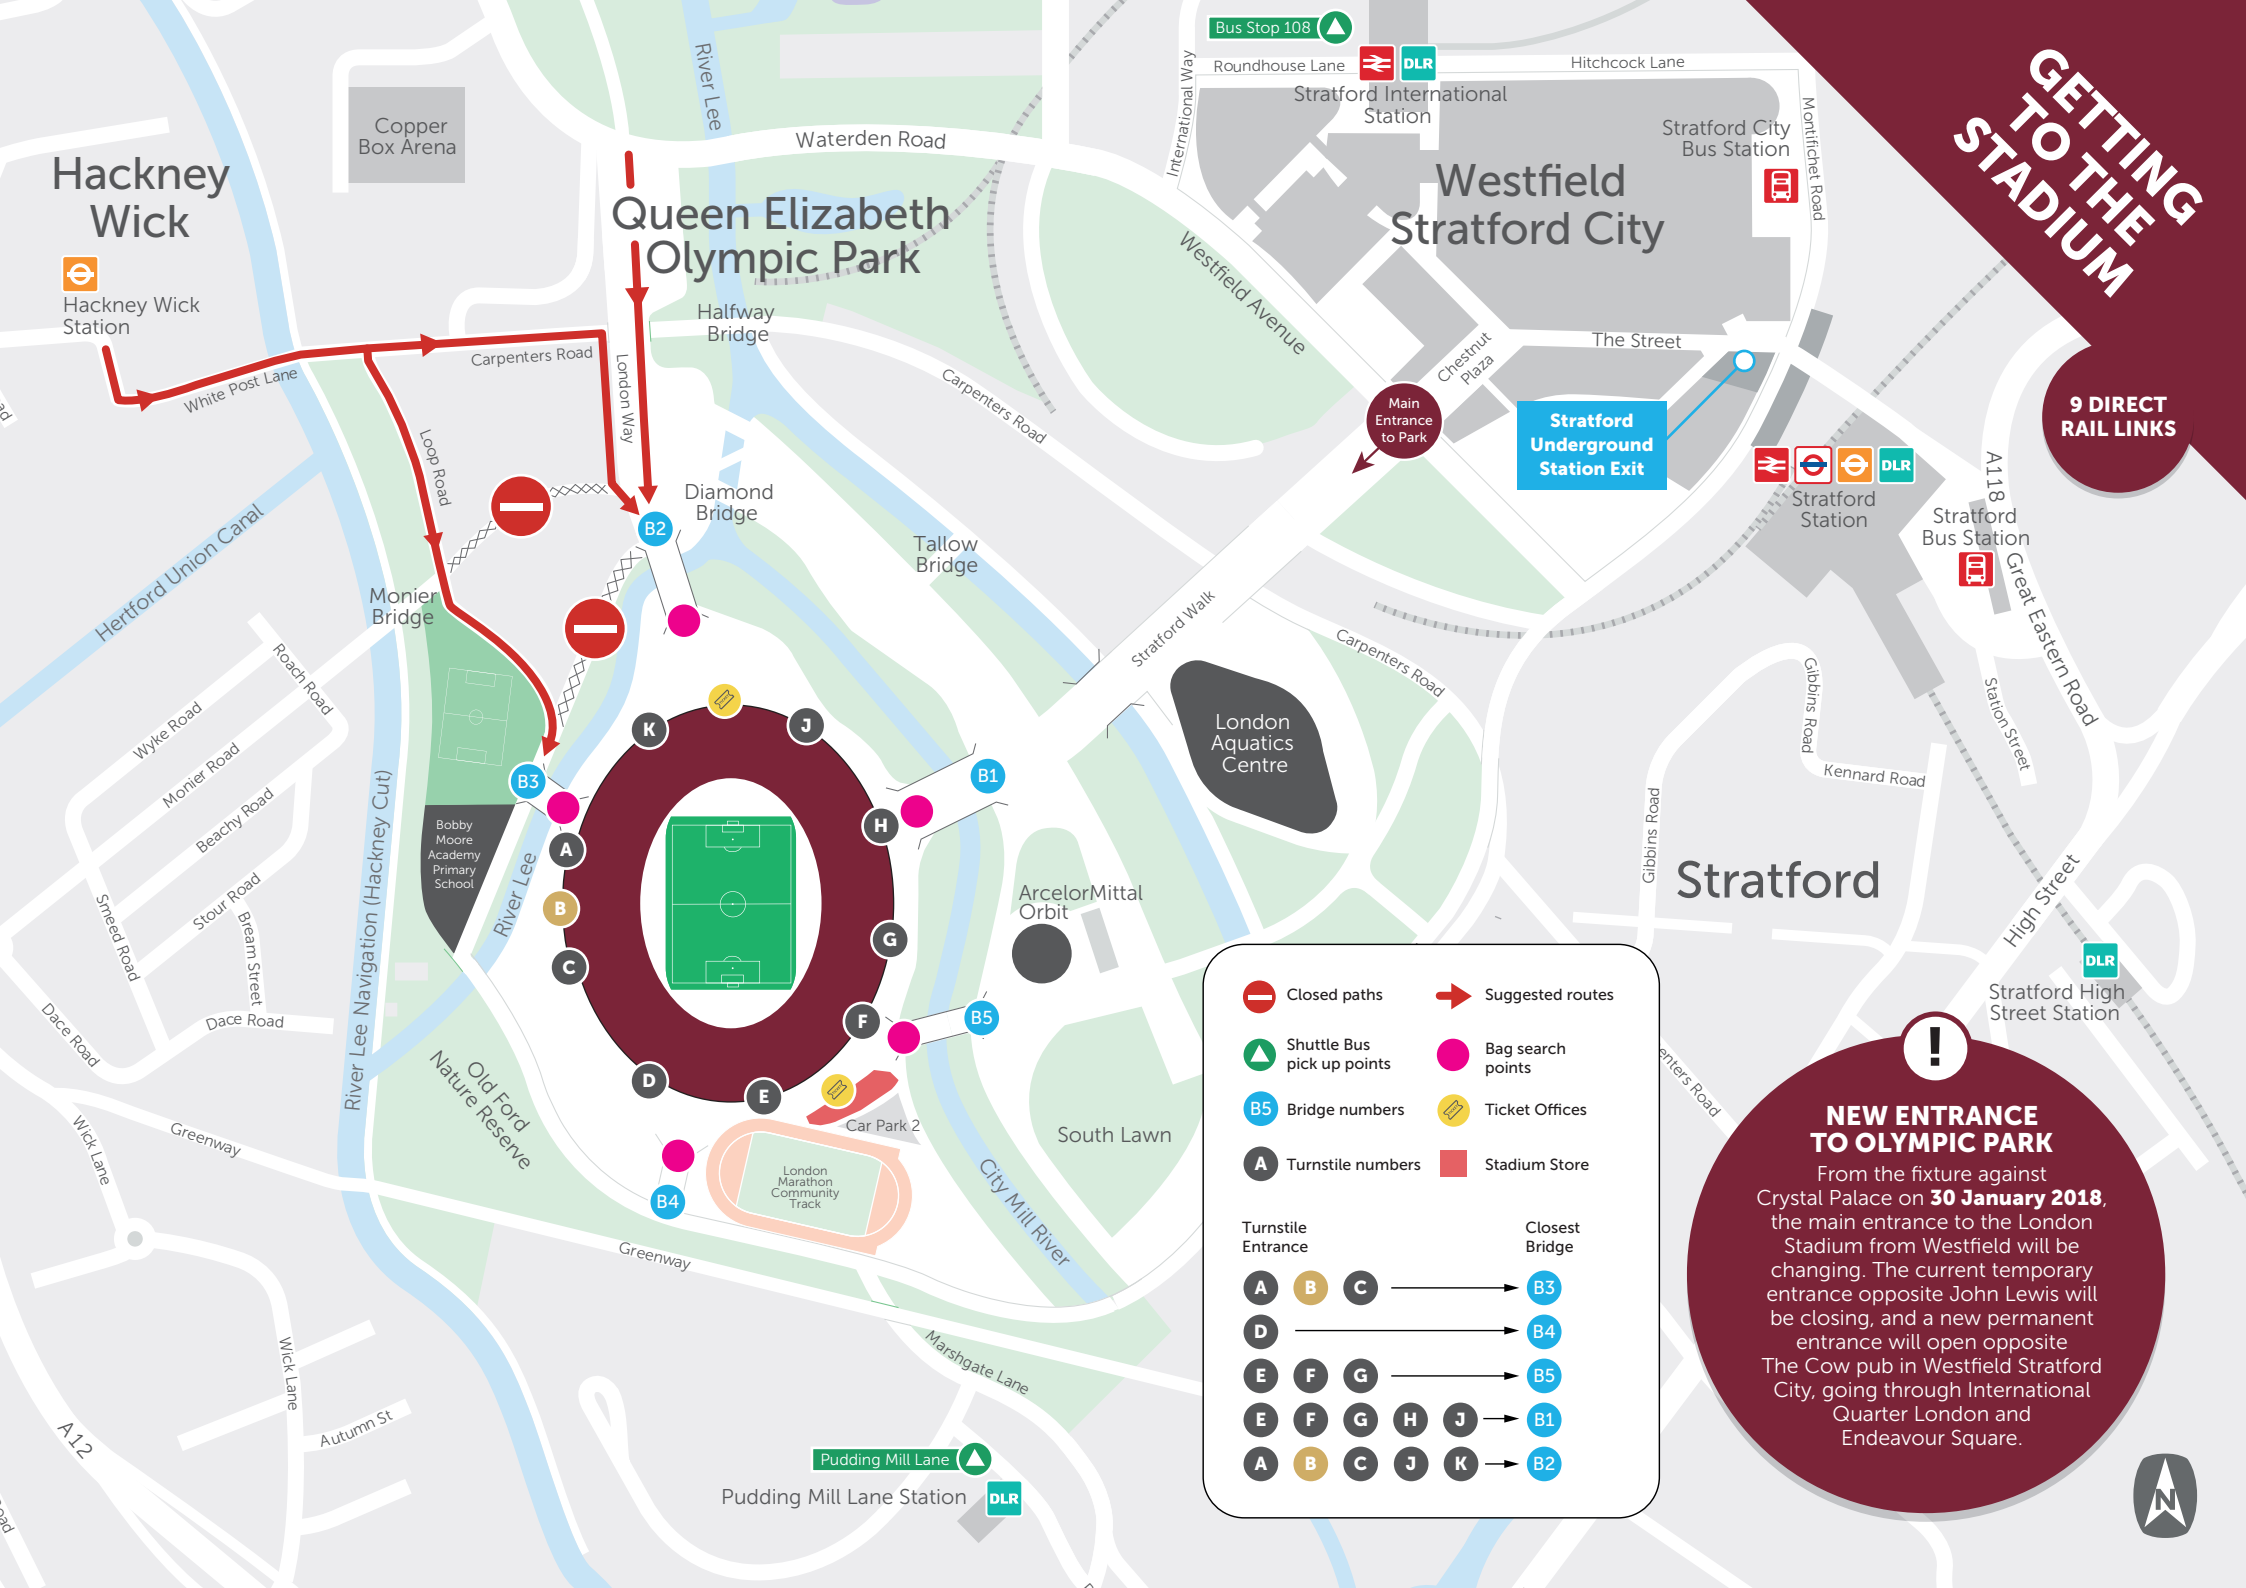

GETTING TO THE STADIUM

9 DIRECT RAIL LINKS

Legend:

- Closed paths
- Suggested routes
- Shuttle Bus pick up points
- Bag search points
- Bridge numbers
- Ticket Offices
- Turnstile numbers
- Stadium Store

Turnstile Entrance to Closest Bridge:

Turnstile Entrance	Closest Bridge
A B C	B3
D	B4
E F G	B5
E F G H J	B1
A B C J K	B2

NEW ENTRANCE TO OLYMPIC PARK

From the fixture against Crystal Palace on **30 January 2018**, the main entrance to the London Stadium from Westfield will be changing. The current temporary entrance opposite John Lewis will be closing, and a new permanent entrance will open opposite The Cow pub in Westfield Stratford City, going through International Quarter London and Endeavour Square.