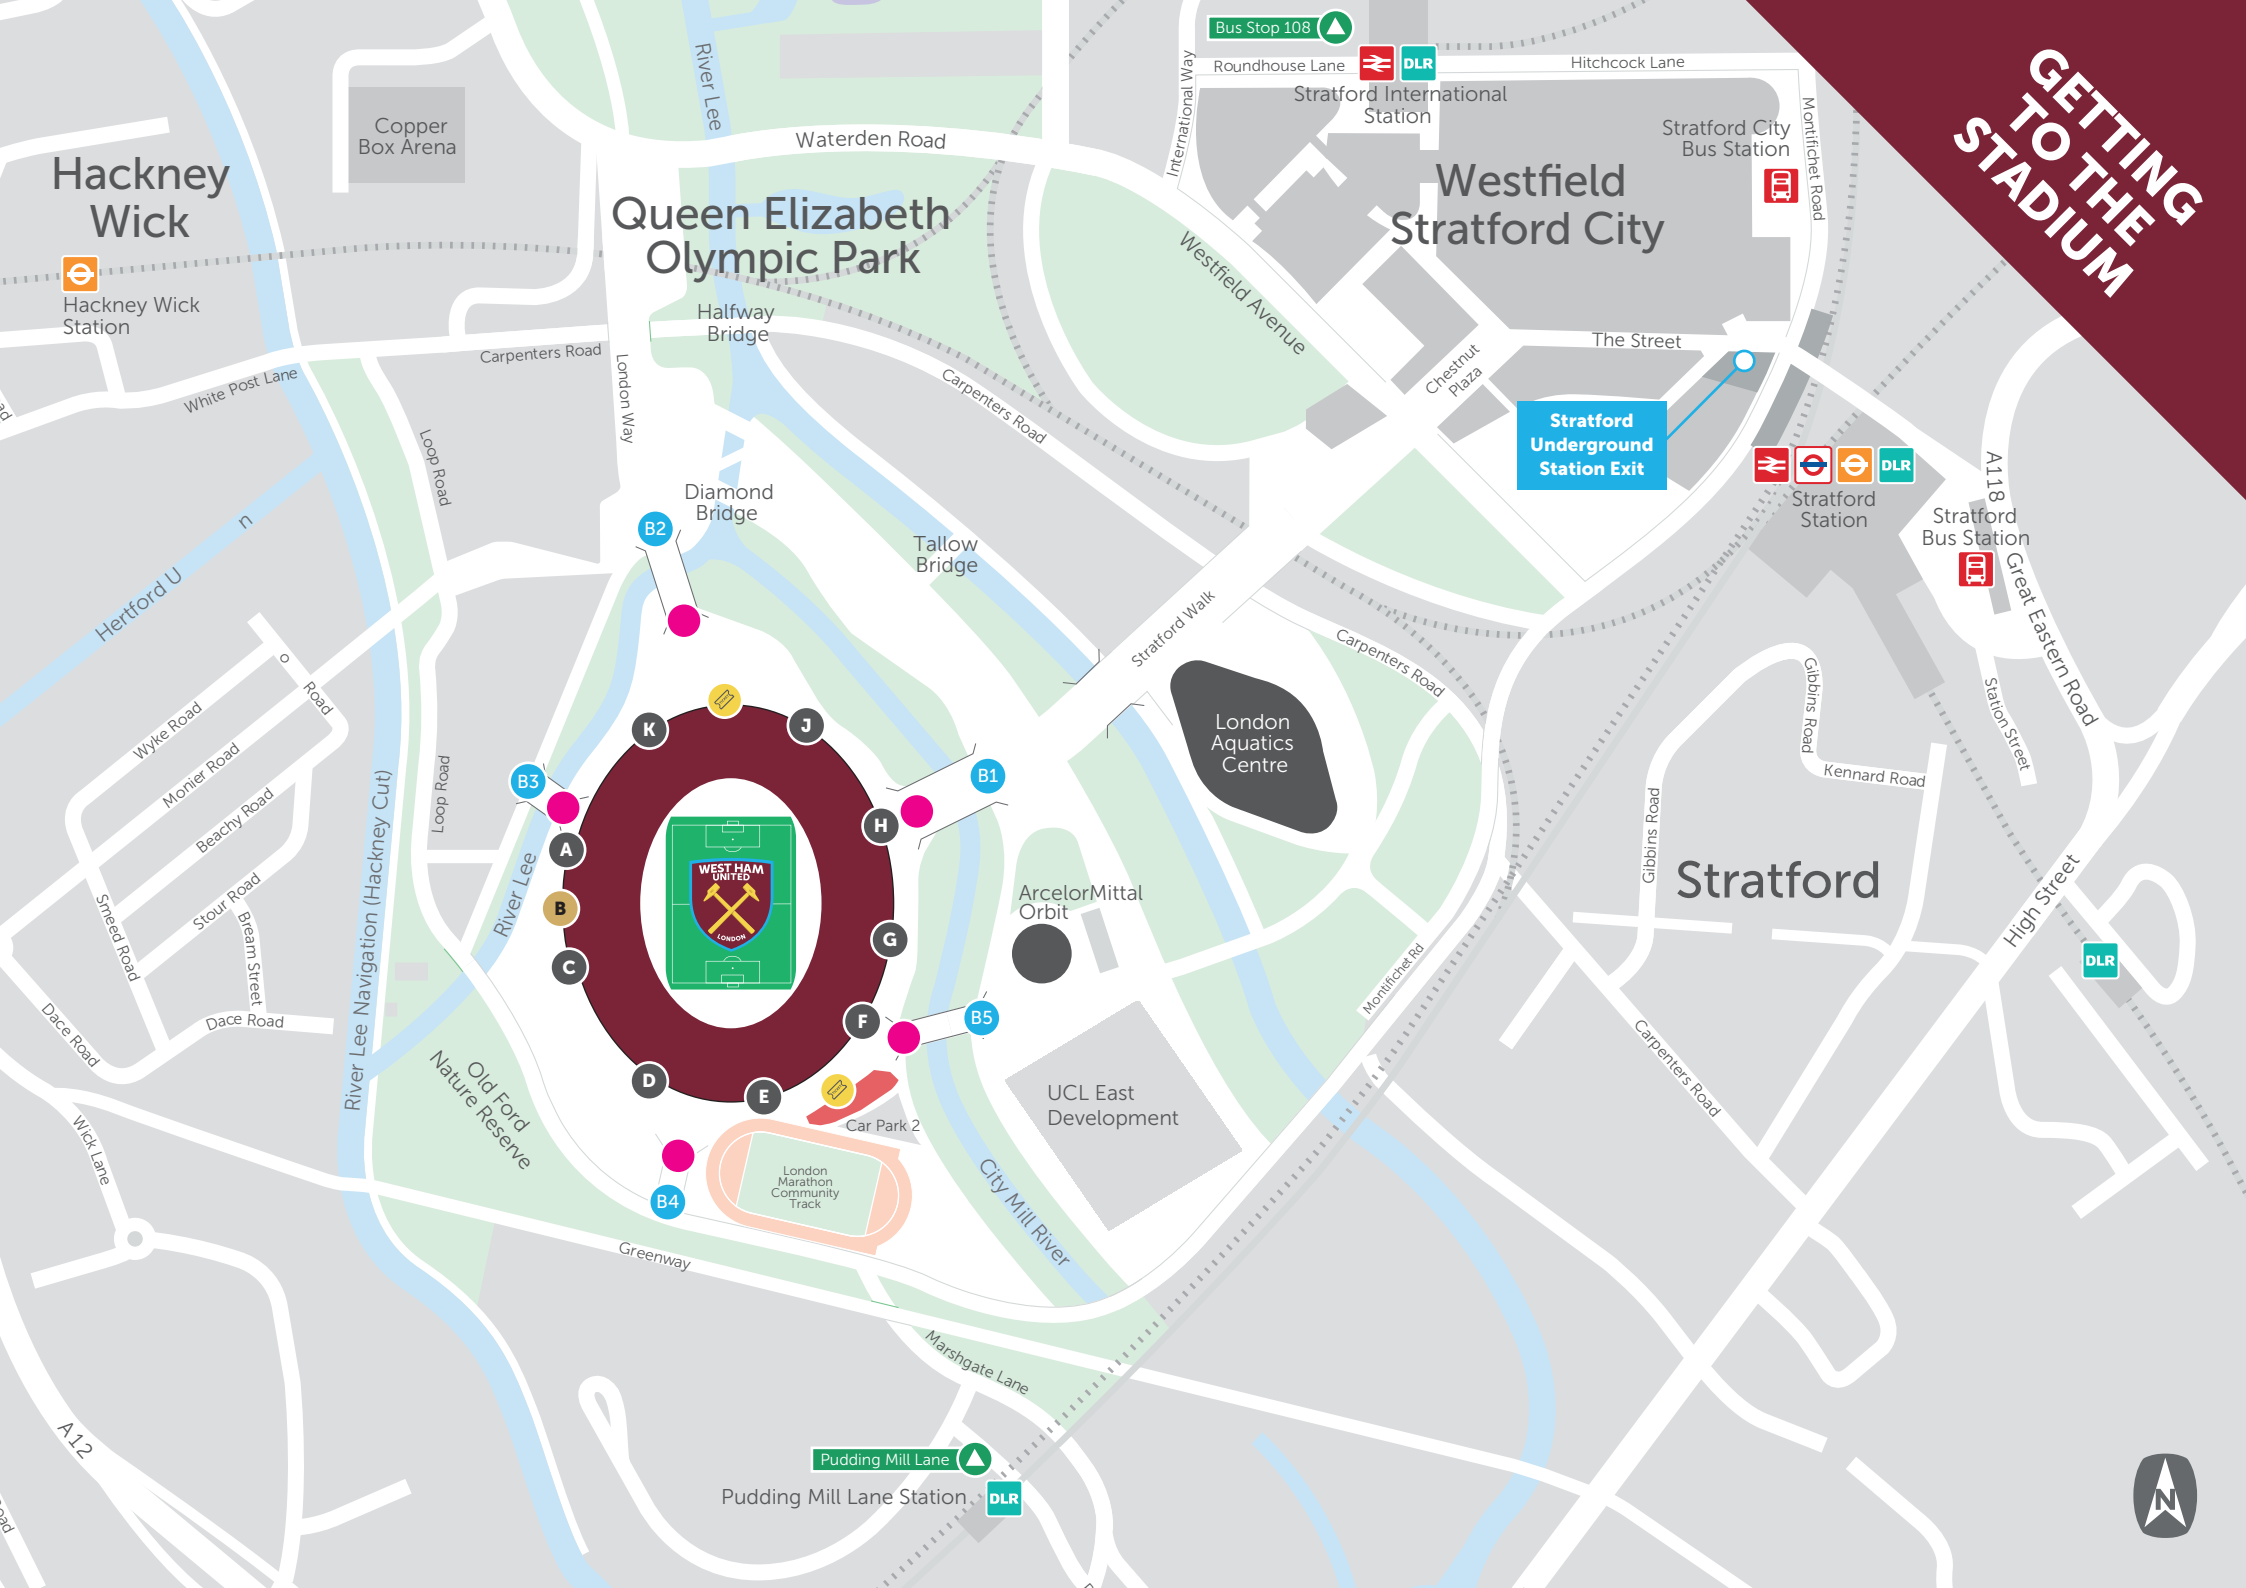

GETTING TO THE STADIUM

Hackney Wick

Hackney Wick Station

Queen Elizabeth Olympic Park

Westfield Stratford City

Stratford

B3

K

B5

D

E

B4

Bus Stop 108

Stratford International Station

Stratford Station

Stratford Bus Station

ArcelorMittal Orbit

UCL East Development

London Marathon Community Track

Stratford City Bus Station

Stratford Underground Station Exit